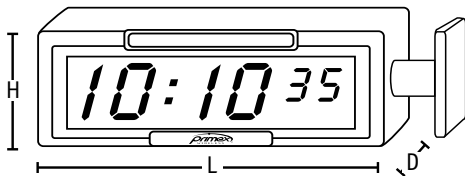

Digital Clock Specifications:

- Highly visible 7-segment LED digits
- 12- or 24-hour time display
- Alternating time and date display option
- Operating temperature range: 0°-125°F (-18°-52°C)
- Storage temperature range: -20°-185° (-29°-85°C)

Single-Sided Digital Clock (refer to Figure 1)

- Power Supply:
  - Input:
    - 120 VAC - 50-60 cycle, 9' (2.74m) cord (including plug)
    - 24 VAC - 50-60 cycle, 18" (45.72cm) cord (with pigtail)
- Dimensions:
  - 2.5" (6.35cm), 4-digit: 10.75"L (27.30cm) x 5.0"H (12.7cm) x 2.5"D (6.35cm)
  - 2.5" (6.35cm), 6-digit: 13.75"L (34.93cm) x 5.0"H (12.7cm) x 2.5"D (6.35cm)
  - 4" (10.16cm), 4-digit: 18.0"L (45.72cm) x 8.0"H (20.32cm) x 3.0"D (7.62cm)
  - 4" (10.16cm), 6-digit: 23.25"L (59.05cm) x 8.0"H (20.32cm) x 3.0"D (7.62cm)
- Weights:
  - 2.5" (6.35cm), 4-digit: 2.8 lbs (1.27kg)
  - 2.5" (6.35cm), 6-digit: 3.2 lbs. (1.45kg)
  - 4" (10.16cm), 4-digit: 5.2 lbs. (2.36kg)
  - 4", 6-digit: 6.5 lbs. (2.95kg)

Flush Mount (refer to Figure 3)

- Power Supply:
  - Input: 120 VAC - 50-60 cycle, 18" (45.72cm) cord (with pigtail)
- Dimensions:
  - 2.5" (6.35cm), 6-digit: 17.0"L (43.18cm) x 6.3"H (16cm) x 0.3"D (.76cm) (2.8" (7.11cm) overall)
- Weight:
  - 2.5" (6.35cm), 6-digit: 5.0 lbs. (2.27kg)

Dual-Sided Digital Clock (refer to Figure 2)