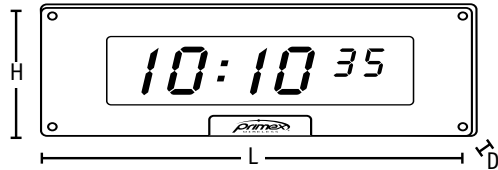

Figure 3

Primex Wireless - Corporate Headquarters
965 Wells Street
Lake Geneva, WI 53147
(800) 537-0464
www.primexwireless.com

Primex Wireless - Canada
1310 Kerrisdale Blvd Unit #4
Newmarket, Ontario L3Y 8V6
(800) 330-1459
www.primexwireless.ca