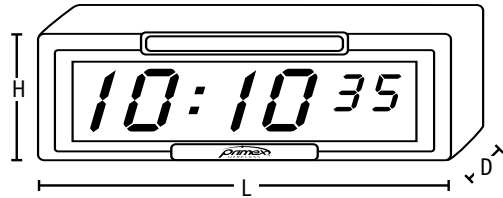

# Digital Clock Specifications:

- Highly visible 7-segment LED digits
- 12- or 24-hour time display
- Alternating time and date display option
- Operating temperature range: 0°-125°F (-18°-52°C)
- Storage temperature range: -20°-185° (-29°-85°C)

## Single-Sided Digital Clock (refer to Figure 1)

- Power Supply:
  - Input:
    - 120 VAC - 50-60 cycle, 9' (2.74m) cord (including plug)
    - 24 VAC - 50-60 cycle, 18" (45.72cm) cord (with pigtail)
- Dimensions:
  - 2.5" (6.35cm), 4-digit: 10.75"L (27.30cm) x 5.0"H (12.7cm) x 2.5"D (6.35cm)
  - 2.5" (6.35cm), 6-digit: 13.75"L (34.93cm) x 5.0"H (12.7cm) x 2.5"D (6.35cm)
  - 4" (10.16cm), 4-digit: 18.0"L (45.72cm) x 8.0"H (20.32cm) x 3.0"D (7.62cm)
  - 4" (10.16cm), 6-digit: 23.25"L (59.05cm) x 8.0"H (20.32cm) x 3.0"D (7.62cm)
- Weights:
  - 2.5" (6.35cm), 4-digit: 2.8 lbs (1.27kg)
  - 2.5" (6.35cm), 6-digit: 3.2 lbs. (1.45kg)
  - 4" (10.16cm), 4-digit: 5.2 lbs. (2.36kg)
  - 4", 6-digit: 6.5 lbs. (2.95kg)

## Dual-Sided Digital Clock (refer to Figure 2)

- Power Supply:
  - Input:
    - 120 VAC - 50-60 cycle, 9' (2.74m) cord (including plug)
    - 24 VAC - 50-60 cycle, 18" (45.72cm) cord (with pigtail)
- Dimensions:
  - 2.5" (6.35cm), 4-digit
    - Wall Mount: 13.7"L (34.93cm) x 5.6"H (14.23cm) x 6.8"D (17.27cm)
    - Ceiling Mount: 11.3"L (28.7cm) x 8.6"H (21.84cm) x 6.8"D (17.27cm)
  - 4" (10.16cm), 4-digit
    - Wall Mount: 22.1"L (56.13cm) x 8.7"H (22.1cm) x 8.5"D (21.59cm)
    - Ceiling Mount: 18.7"L (47.5cm) x 12.1"H (30.73cm) x 8.5"D (21.59cm)
  - 2.5" (6.35cm), 6-digit
    - Wall Mount: 17.4"L (44.2cm) x 5.6"H (14.23cm) x 6.8"D (17.27cm)
    - Ceiling Mount: 14.3"L (36.32cm) x 8.6"H (21.84cm) x 6.8"D (17.27cm)
- Weights:
  - 2.5" (6.35cm), 4-digit: 8.0 lbs. (3.63kg)
  - 4" (10.16cm), 4-digit: 17.0 lbs. (7.71kg)
  - 2.5" (6.35cm), 6-digit Display: 9.1 lbs. (4.13kg)