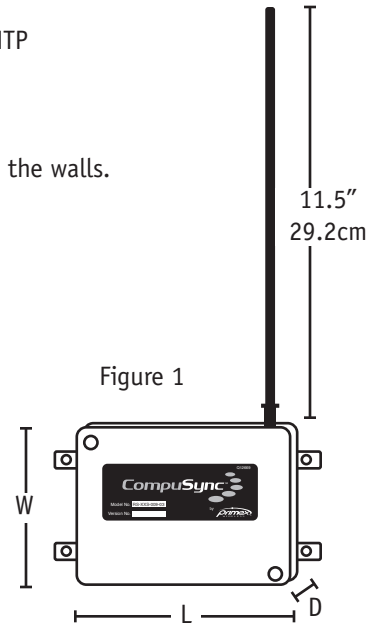

CompuSync Receiver (refer to Figure 1)

- Dimensions: 5.8" L (14.73cm) x 4.3" W (10.92cm) x 1.3" D (3.30cm)
- Antenna: 11.5" L (29.21cm)
- 5' (1.52m) RS232 data cable attached
- Power supply:
 - Input: 120 VAC 50/60 Hz
 - Output: 9 VDC 0.25 Amp (6' (1.83m) cord)

GPS Receiver (refer to Figure 2)

- Dimensions: 4.2" L (10.67cm) x 3.9" W (9.91cm) x 2.0" D (5.08cm)
- Mounting bracket and hardware included
- Operating Range: -22° - 176°F (-30° - 80°C)

Primex Wireless - Corporate Headquarters
965 Wells Street
Lake Geneva, WI 53147
(800) 537-0464
www.primexwireless.com