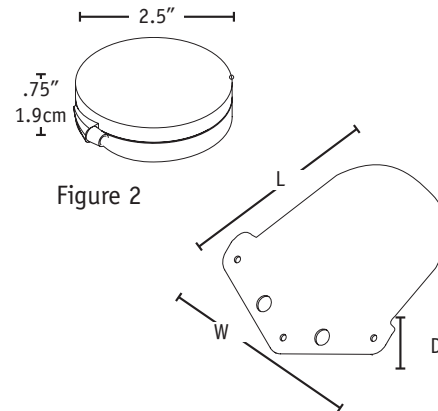

CompuSync Receiver (refer to Figure 1)

- Dimensions: 5.8" L (14.73cm) x 4.3" W (10.92cm) x 1.3" D (3.30cm)
- Antenna: 11.5" L (29.21cm)
- 5' (1.52m) RS232 data cable attached
- Power supply:
 - Input: 120 VAC 50/60 Hz
 - Output: 9 VDC 0.25 Amp (6' (1.83m) cord)

GPS Receiver (refer to Figure 2)

- Dimensions: 4.2" L (10.67cm) x 3.9" W (9.91cm) x 2.0" D (5.08cm)
- Mounting bracket and hardware included
- Operating Range: -22° - 176°F (-30° - 80°C)

Primex Wireless - Corporate Headquarters
965 Wells Street
Lake Geneva, WI 53147
(800) 537-0464
www.primexwireless.com