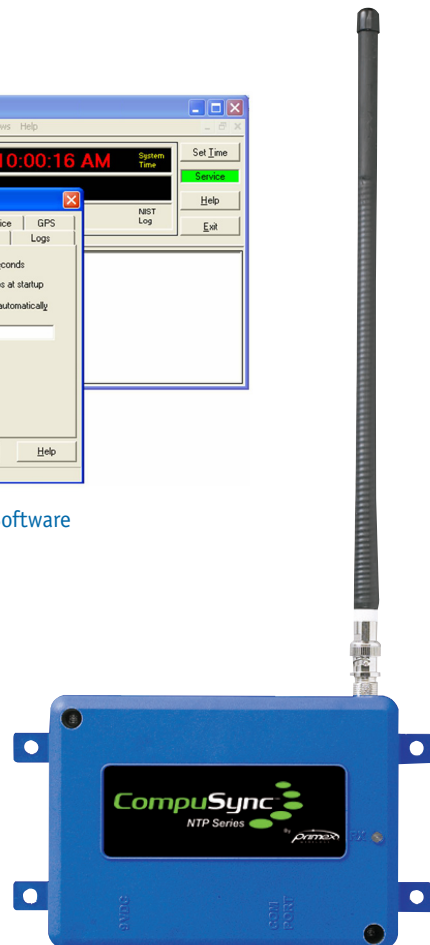

CompuSync™

The CompuSync™ NTP System is available in two configurations depending on the needs of your facility. CompuSync™ can be used with the Primex Wireless Transmitter to keep all the clocks, bells and other timing mechanisms perfectly in sync with the network computers. CompuSync can also be used as a NIST-traceable standalone application solely for computer networks. CompuSync™ provides multi-platform compatibility and installation flexibility.

- 14342 GPS-Traceable System
(Includes CompuSync Receiver and Software)
 - Synchronizes the clocks on your computers to the wireless GPS clocks on the walls
- 14341 NIST-Traceable System
(Includes GPS Receiver and Software)
 - Stratum 1 network time server provides NIST-traceable time

CompuSync Software

GPS Receiver

CompuSync Receiver

CompuSync Specifications:

CompuSync Software

- Makes correct time available over the network using Network Time Protocol (NTP)
- Installs easily on a Windows PC/Server
- Compatible with Windows, Linux, Novell Netware and Mac clients via NTP

CompuSync Receiver (refer to Figure 1)

- Dimensions: 5.8" L (14.73cm) x 4.3" W (10.92cm) x 1.3" D (3.30cm)
- Antenna: 11.5" L (29.21cm)
- 5' (1.52m) RS232 data cable attached
- Power supply:
 - Input: 120 VAC 50/60 Hz
 - Output: 9 VDC 0.25 Amp (6' (1.83m) cord)