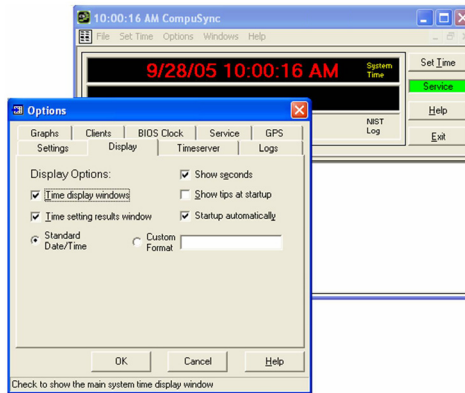

CompuSync™

The CompuSync™ NTP System is available in two configurations depending on the needs of your facility. CompuSync™ can be used with the Primex Wireless Transmitter to keep all the clocks, bells and other timing mechanisms perfectly in sync with the network computers. CompuSync can also be used as a NIST-traceable standalone application solely for computer networks. CompuSync™ provides multi-platform compatibility and installation flexibility.

- 14342 GPS-Traceable System
  (Includes CompuSync Receiver and Software)
  - Synchronizes the clocks on your computers to the wireless GPS clocks on the walls
- 14341 NIST-Traceable System
  (Includes GPS Receiver and Software)
  - Stratum 1 network time server provides NIST-traceable time

CompuSync Software