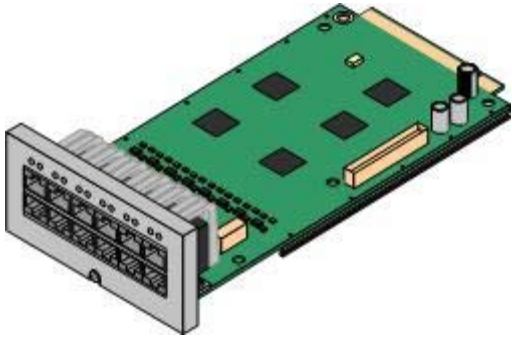

Avaya IP Office IP500 Phone 8 (Comcode 700417231)

Provides 12 RJ45 ports - The first 8 ports are analog extension ports for the connection of analog devices (single line phone, conference phone, fax machine, credit card machine, ect.). It can be fitted with an IP500 daughter card that uses the additional 4 ports for trunk or PRI/T1 connections.

Power Failure Transfer - When fitted with an IP500 Analog Trunk daughter card, the combination supports 1 power failure extension to trunk (loop-start only) connection

Maximum - 4 per IP500 control unit