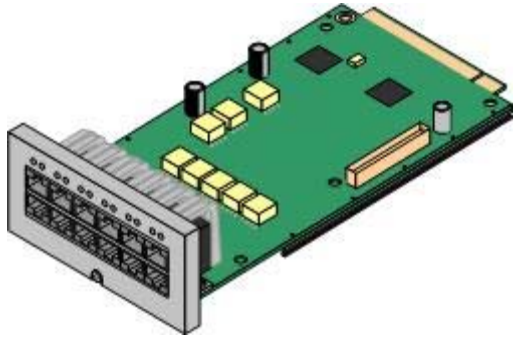

Avaya IP Office IP500 Digital Station 8 (Comcode 700417330)

Provides 12 RJ45 ports - The first 8 ports are digital station ports for the connection of Avaya digital phones. It can be fitted with an IP500 daughter card that uses the additional 4 ports for trunk or PRI/T1 connections.

Maximum - 3 per IP500 control unit