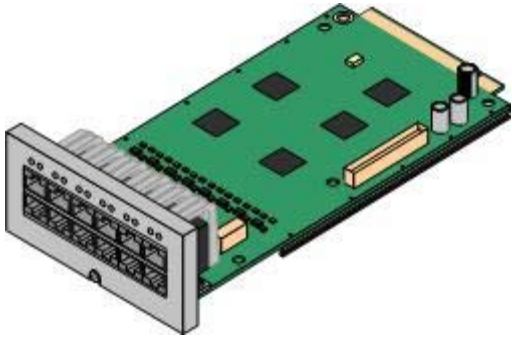

## Avaya IP Office IP500 Phone 2 (Comcode 700431778)

Provides 12 RJ45 ports - The first 2 ports are analog extension ports for the connection of analog devices (single line phone, conference phone, fax machine, credit card machine, ect.). It can be fitted with an IP500 daughter card that uses the additional 4 ports for trunk or PRI/T1 connections.

Maximum - 4 per IP500 control unit